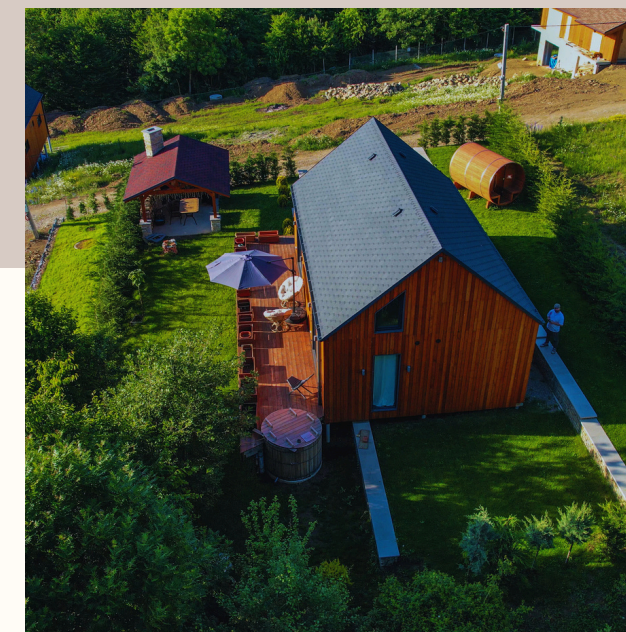

ABOUT US

The territory of our residence is 2 hectares. The project consists of 20 cottages, designed in Barn house and Shale style. Purchase of a cottage includes a parking and land area. There are basketball court and a playground.

New Orbeti is eco-friendly area with fresh mountain air, surrounded with a pine and leafy forest.