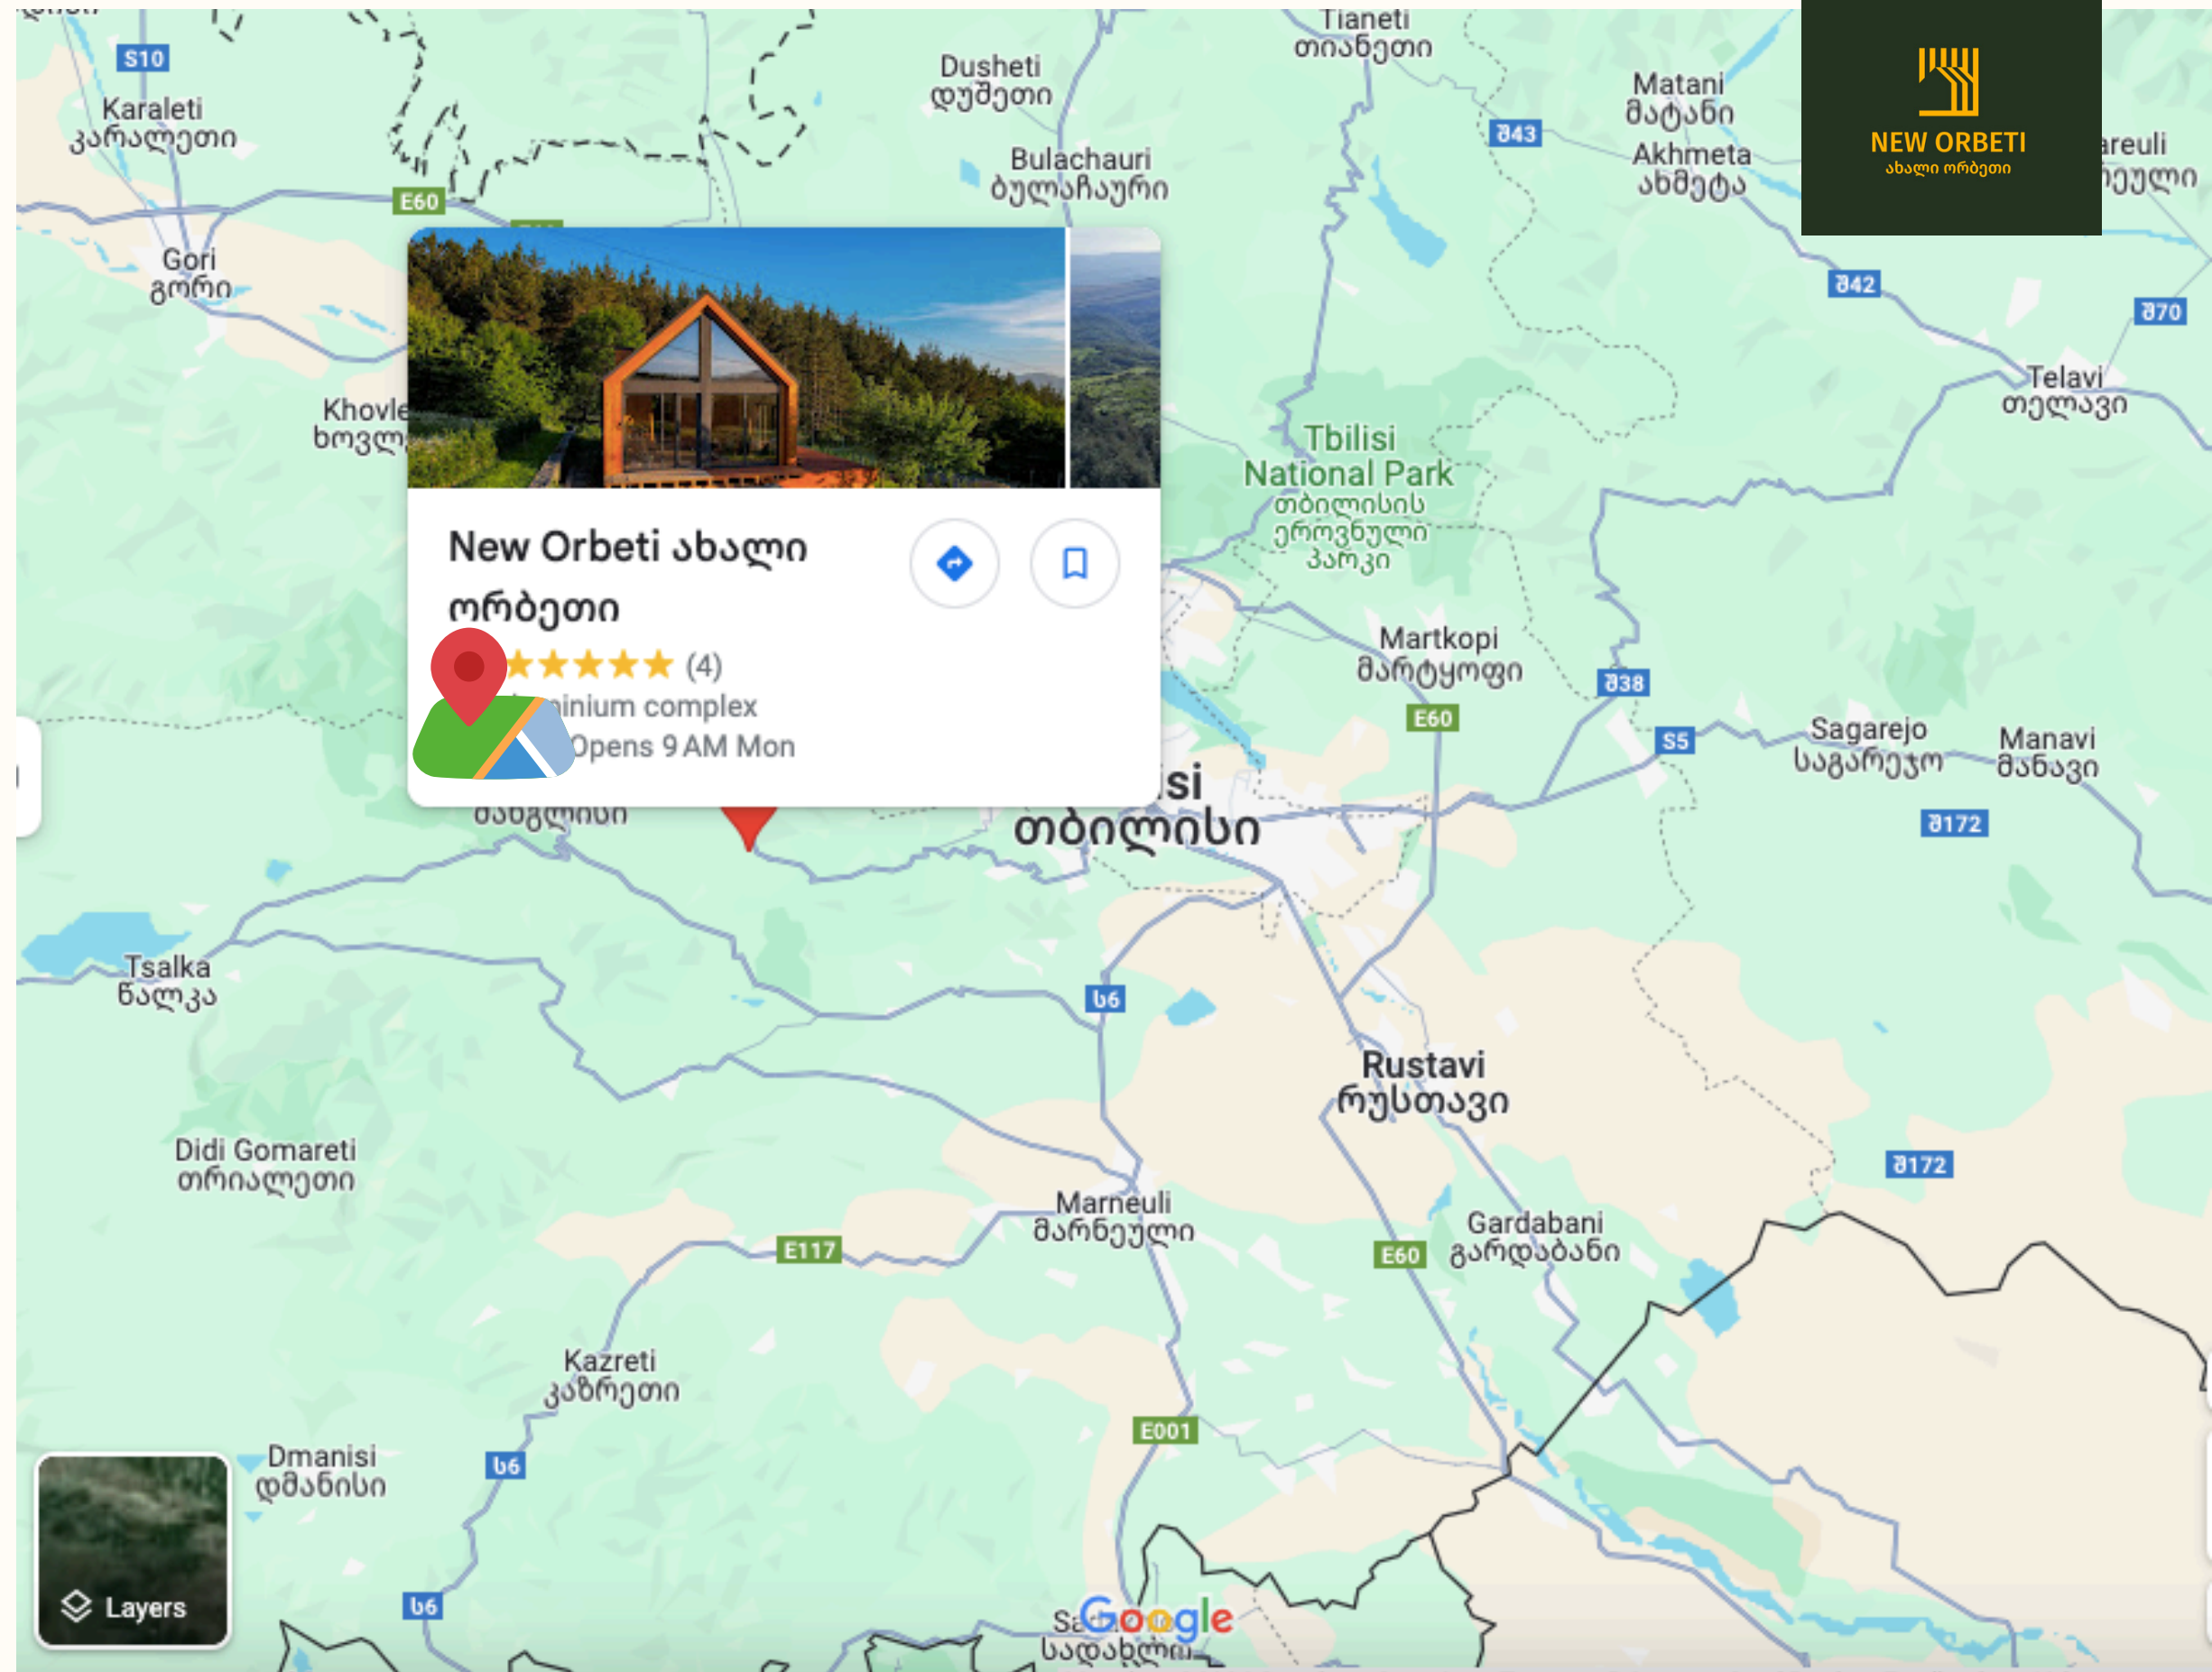

Location

20 km from Tbilisi, roadway
Tskneti

Address

Georgia
Kvemo Kartli
Tetritskaro municipality
Orbeti

Contact

+995 511 18 18 88

www.neworbeti.com

neworbeti@gmail.com

[neworbeti](https://www.instagram.com/neworbeti)